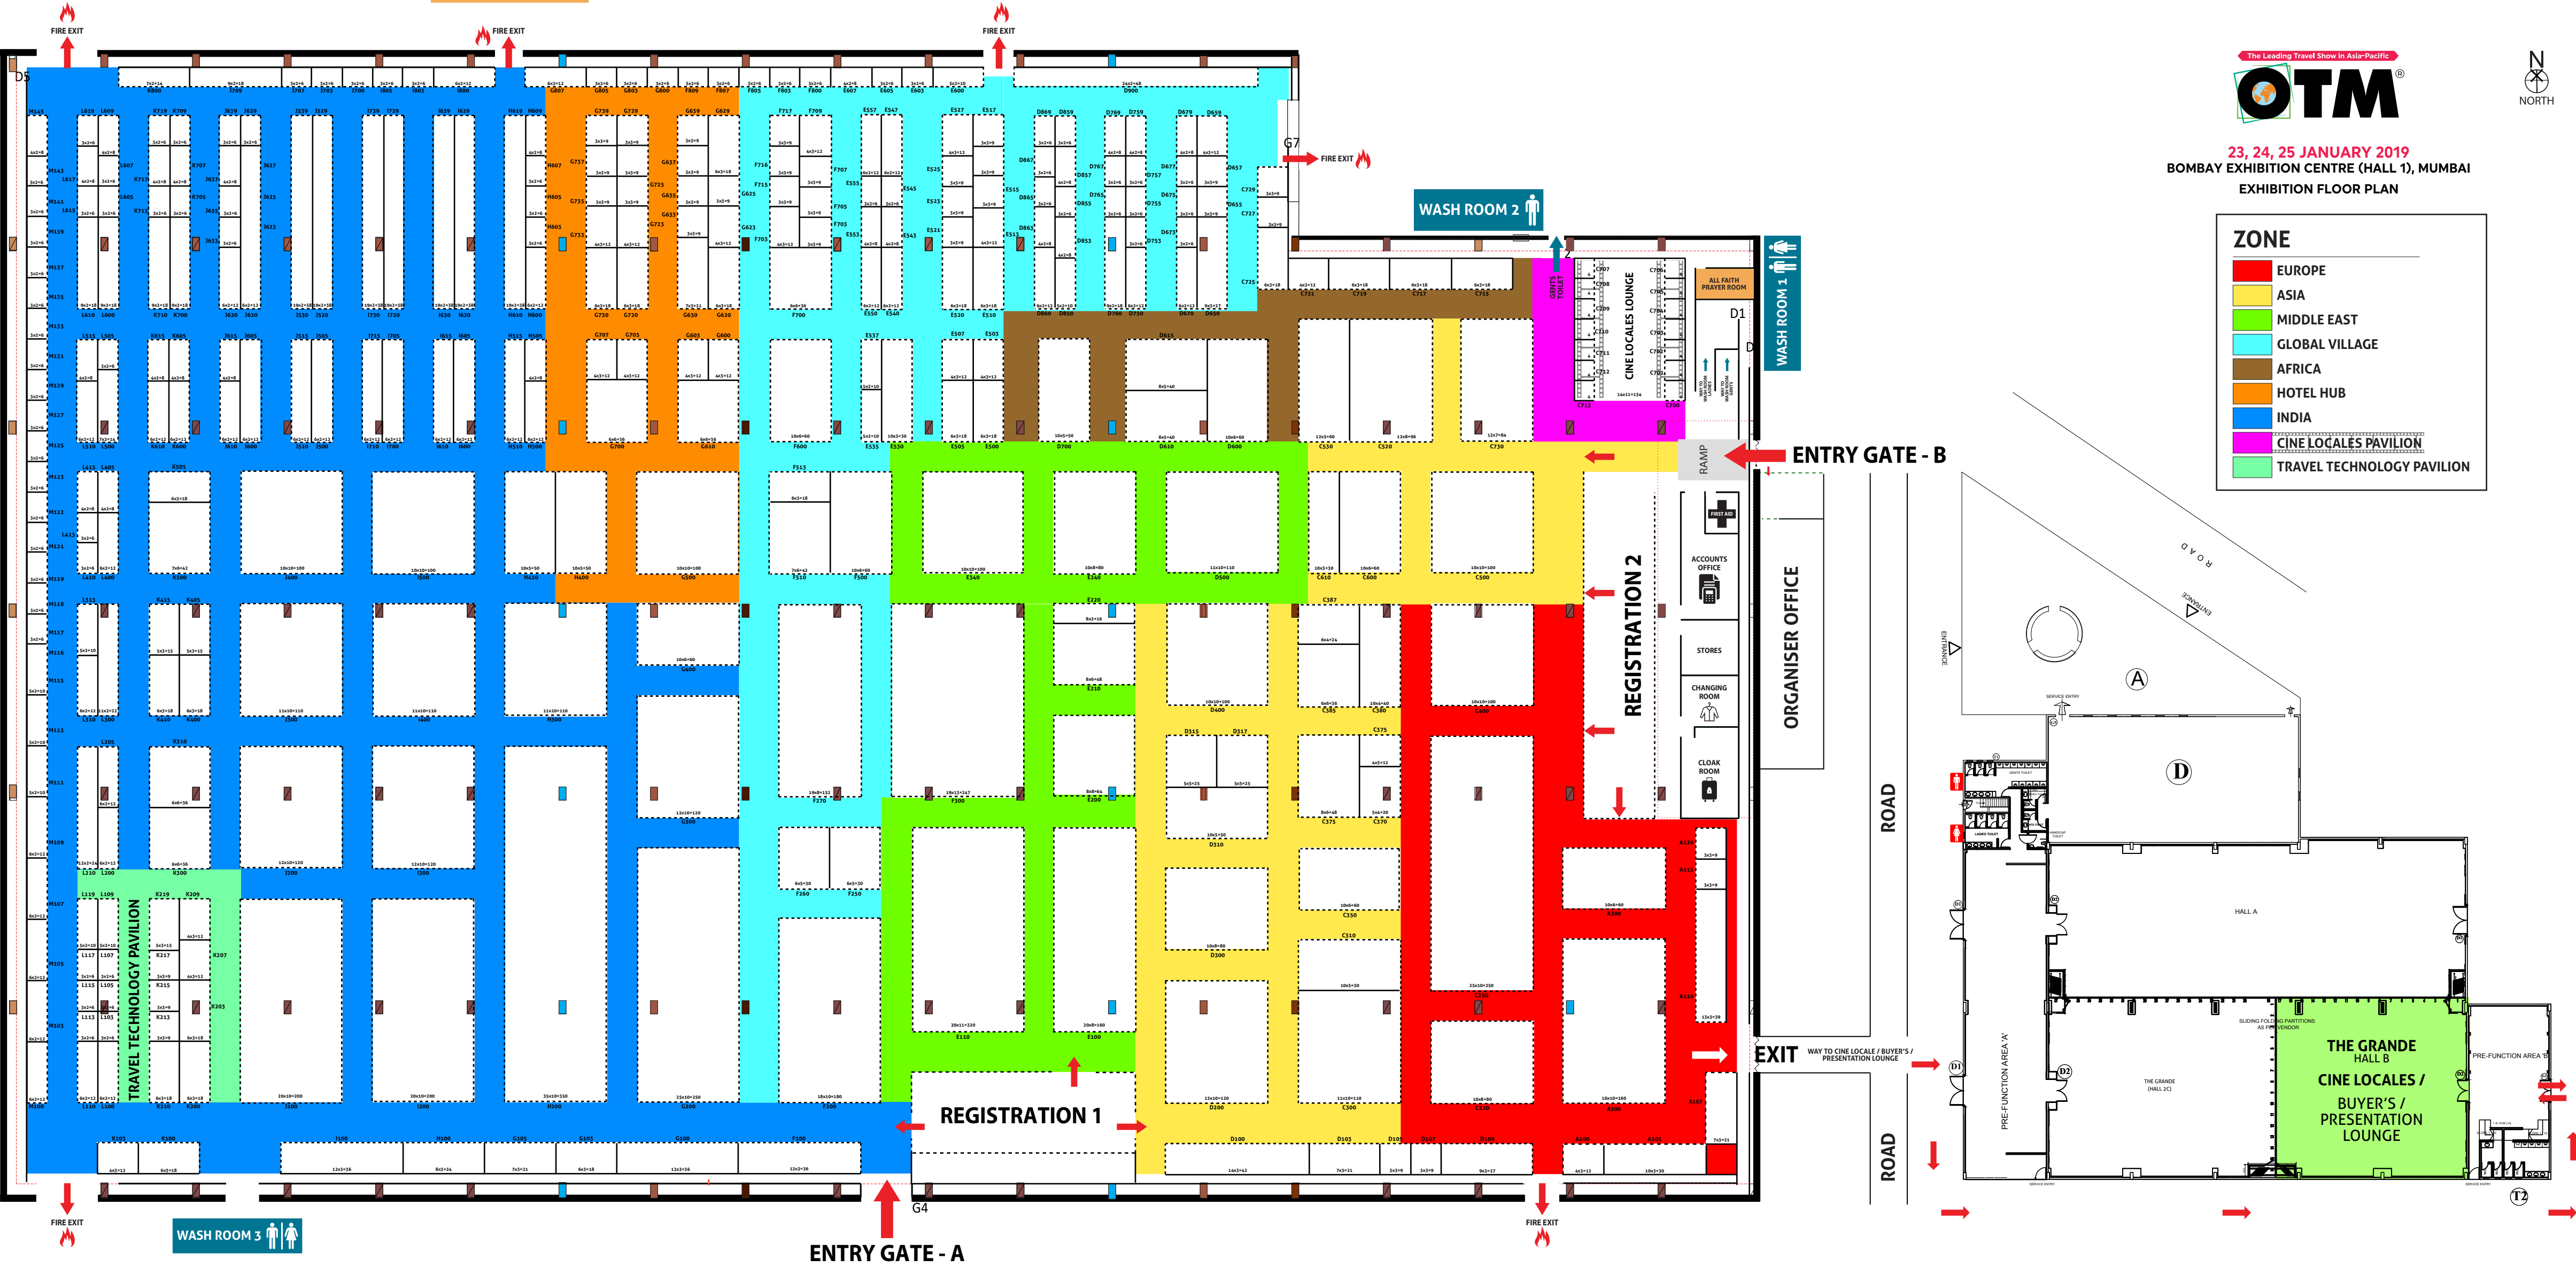

ZONE

- EUROPE
- ASIA
- MIDDLE EAST
- GLOBAL VILLAGE
- AFRICA
- HOTEL HUB
- INDIA
- CINE LOCALES PAVILION
- TRAVEL TECHNOLOGY PAVILION

* Fairfest Media Limited reserves right to amend the exhibition floor plan & is not responsible for any change due to unforeseen circumstances.

PILLAR WITH POWER BOARDS
Pillar Size: 4 (W)feet x 14 (H)feet & 3 (W)feet x 14 (H)feet